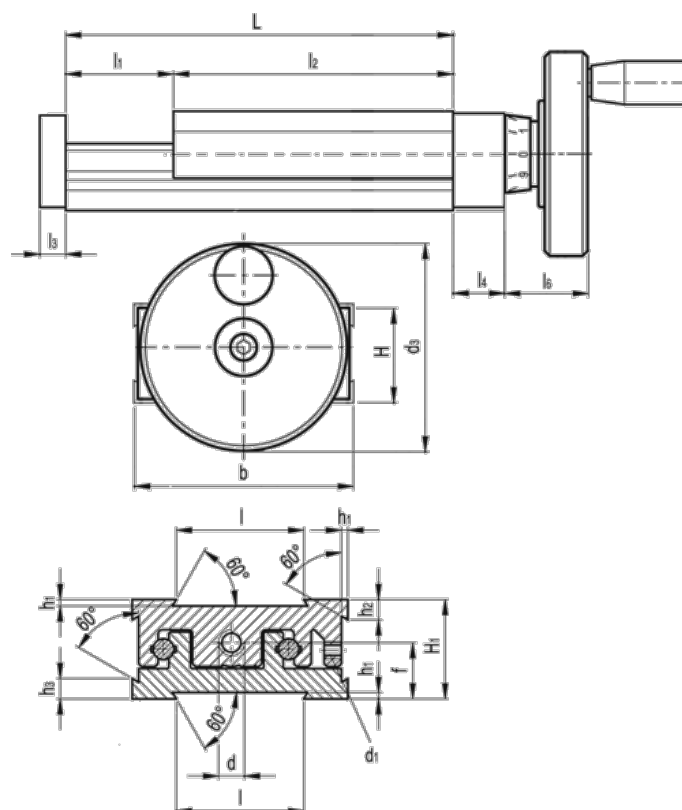

Data Sheet

Article number: 20772032

Description: Adjustable slide unit
GN 900-120-235-75-H-1

Measures

b = 120	h2 = 13.8
d = M10x1	h3 = 13.8
d1 = M5	l = 80
d3 = 100	L - l1 = 235-75
f = 26.3	l2 = 160
H = 45.0	l3 = 10
h1 = 2.0	l4 = 18
H1 = 46	l6 = 40